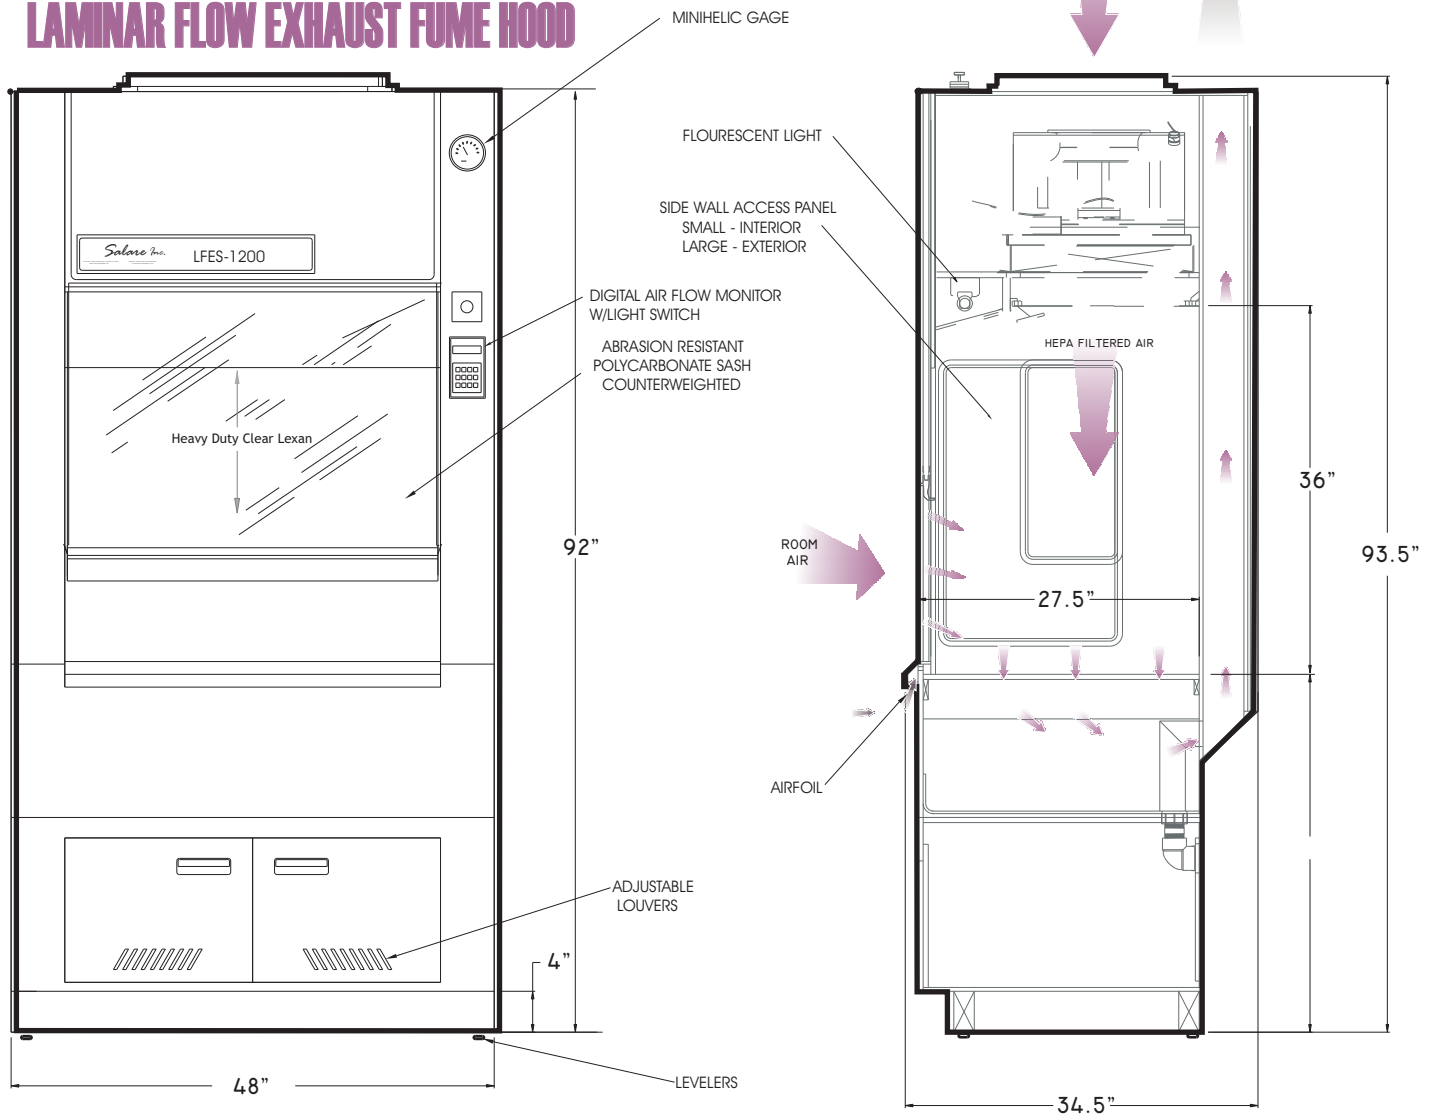

tel: 252-431-1208
 tel: 800-293-1004
 fax: 252-430-0025
 web site: www.salareinc.com
 E-mail: sales@salareinc.com

LFES-SERIES

LAMINAR FLOW EXHAUST FUME HOOD

Also available in custom sizes

MODEL NUMBER	Width (A)	Depth (B)	Height (C)	Internal Width (D)	Internal Depth (E)	Internal Height (F)	Exhaust Connection
LFES-1200	48"	34.5" 876.3mm	92" 2336.8mm	37.5" 951mm	27.5" 698.5mm	36" 914.4mm	6" X 18" 152mm X 457mm
LFES-1500	60"	↓	↓	49.5" 1256mm	↓	↓	6" X 24" 152mm X 609mm
LFES-1800	71"	↓	↓	60.5" 1535mm	↓	↓	6" X 24" 152mm X 609mm
LFES-2500	96"	↓	↓	85.5" 2170mm	↓	↓	6" X 30" 152mm X 762mm